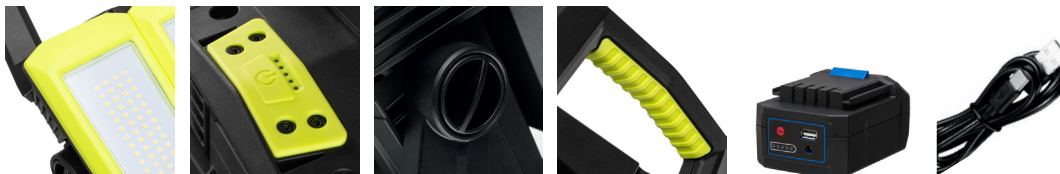

DUAL BEAM

PWL0081

Workshop Lamp/Floodlight

80 m

4500 LUMENS

120 pcs x SMD LEDs / 5700K / Li-Ion 14,8V 5200 mAh / 2 h

HIGH	4500 lm	2 h
MEDIUM	3000 lm	3 h 30 min
LOW	1500 lm	6 h
ECO	750 lm	12 h
	288 x 176 x 131 mm	
	2172 g (with battery)	
	1594 g (without battery)	
	3 h 30 min	

 IP54 Standard
  2m Shock Resistant
  Powerbank

The set includes:  battery,  USB cord,  charger

Optional accessories: PWL0081-MASZT (tripod); PWL0081-WALIZKA (case); PWL0081-UCHWYT (holder); PWL0081M (magnetic holder); B-PWL0081 (Li-Ion 14,8V 5200 mAh Rechargeable battery)

The DualBEAM workshop lamp, equipped with a powerbank function, is an ideal lighting solution for workshops, industrial halls and construction sites. Its design incorporates two independent movable heads, providing a wide 180-degree coverage, along with a device base that allows tilting up to 90 degrees. By incorporating 120 high-quality LED diodes, the floodlight emits an impressive maximum luminous flux of 4500 lumens. It is powered by a 5200 mAh Li-Ion battery that can be inserted into the housing. Conducted tests confirm the DualBEAM's water and dust resistance in the IP54 class. The extensive range of optional accessories significantly enhances user comfort and expands the functionality of the DualBEAM system. Among them, it is worth mentioning the 3-meter mast and the magnetic holder.